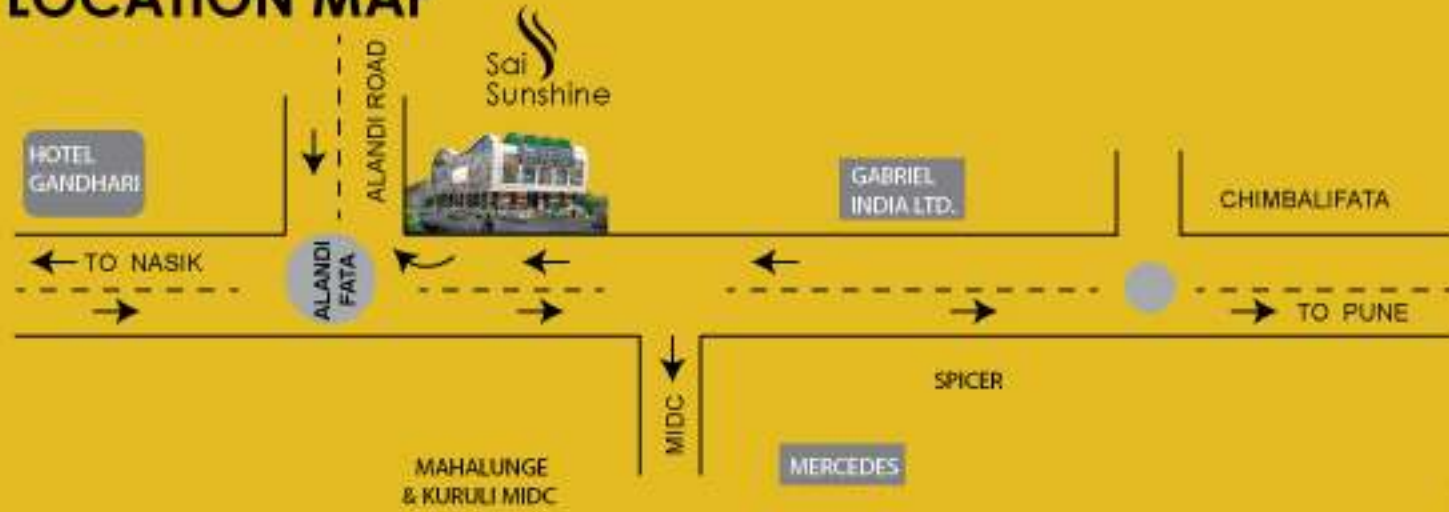

LOCATION MAP

Call us:
9011615555

A Project by:

Site Address :

Gat No. 435, Pune- Nashik highway, Alandi Phata, Chakan, Tal. Khed, Dist. Pune

Tel.: 02135 202134 **Email:** sales.swarasunshine@gmail.com

Website: www.shreesaiassociates.com

WHERE BUSINESS MEETS BUSINESS....

A Project by:

OFFICES

SHOWROOMS

Swara Sunshine is located in one of Chakan's most sought after, aspirational upcoming addresses.

When you choose **Swara Sunshine**, you will have everything you need to sustain and nurture your business, right at your fingertips. Swara Sunshine shaped by – and for – high performing organizations that demand the highest standards. Add Swara Sunshine to your list of great business decisions.